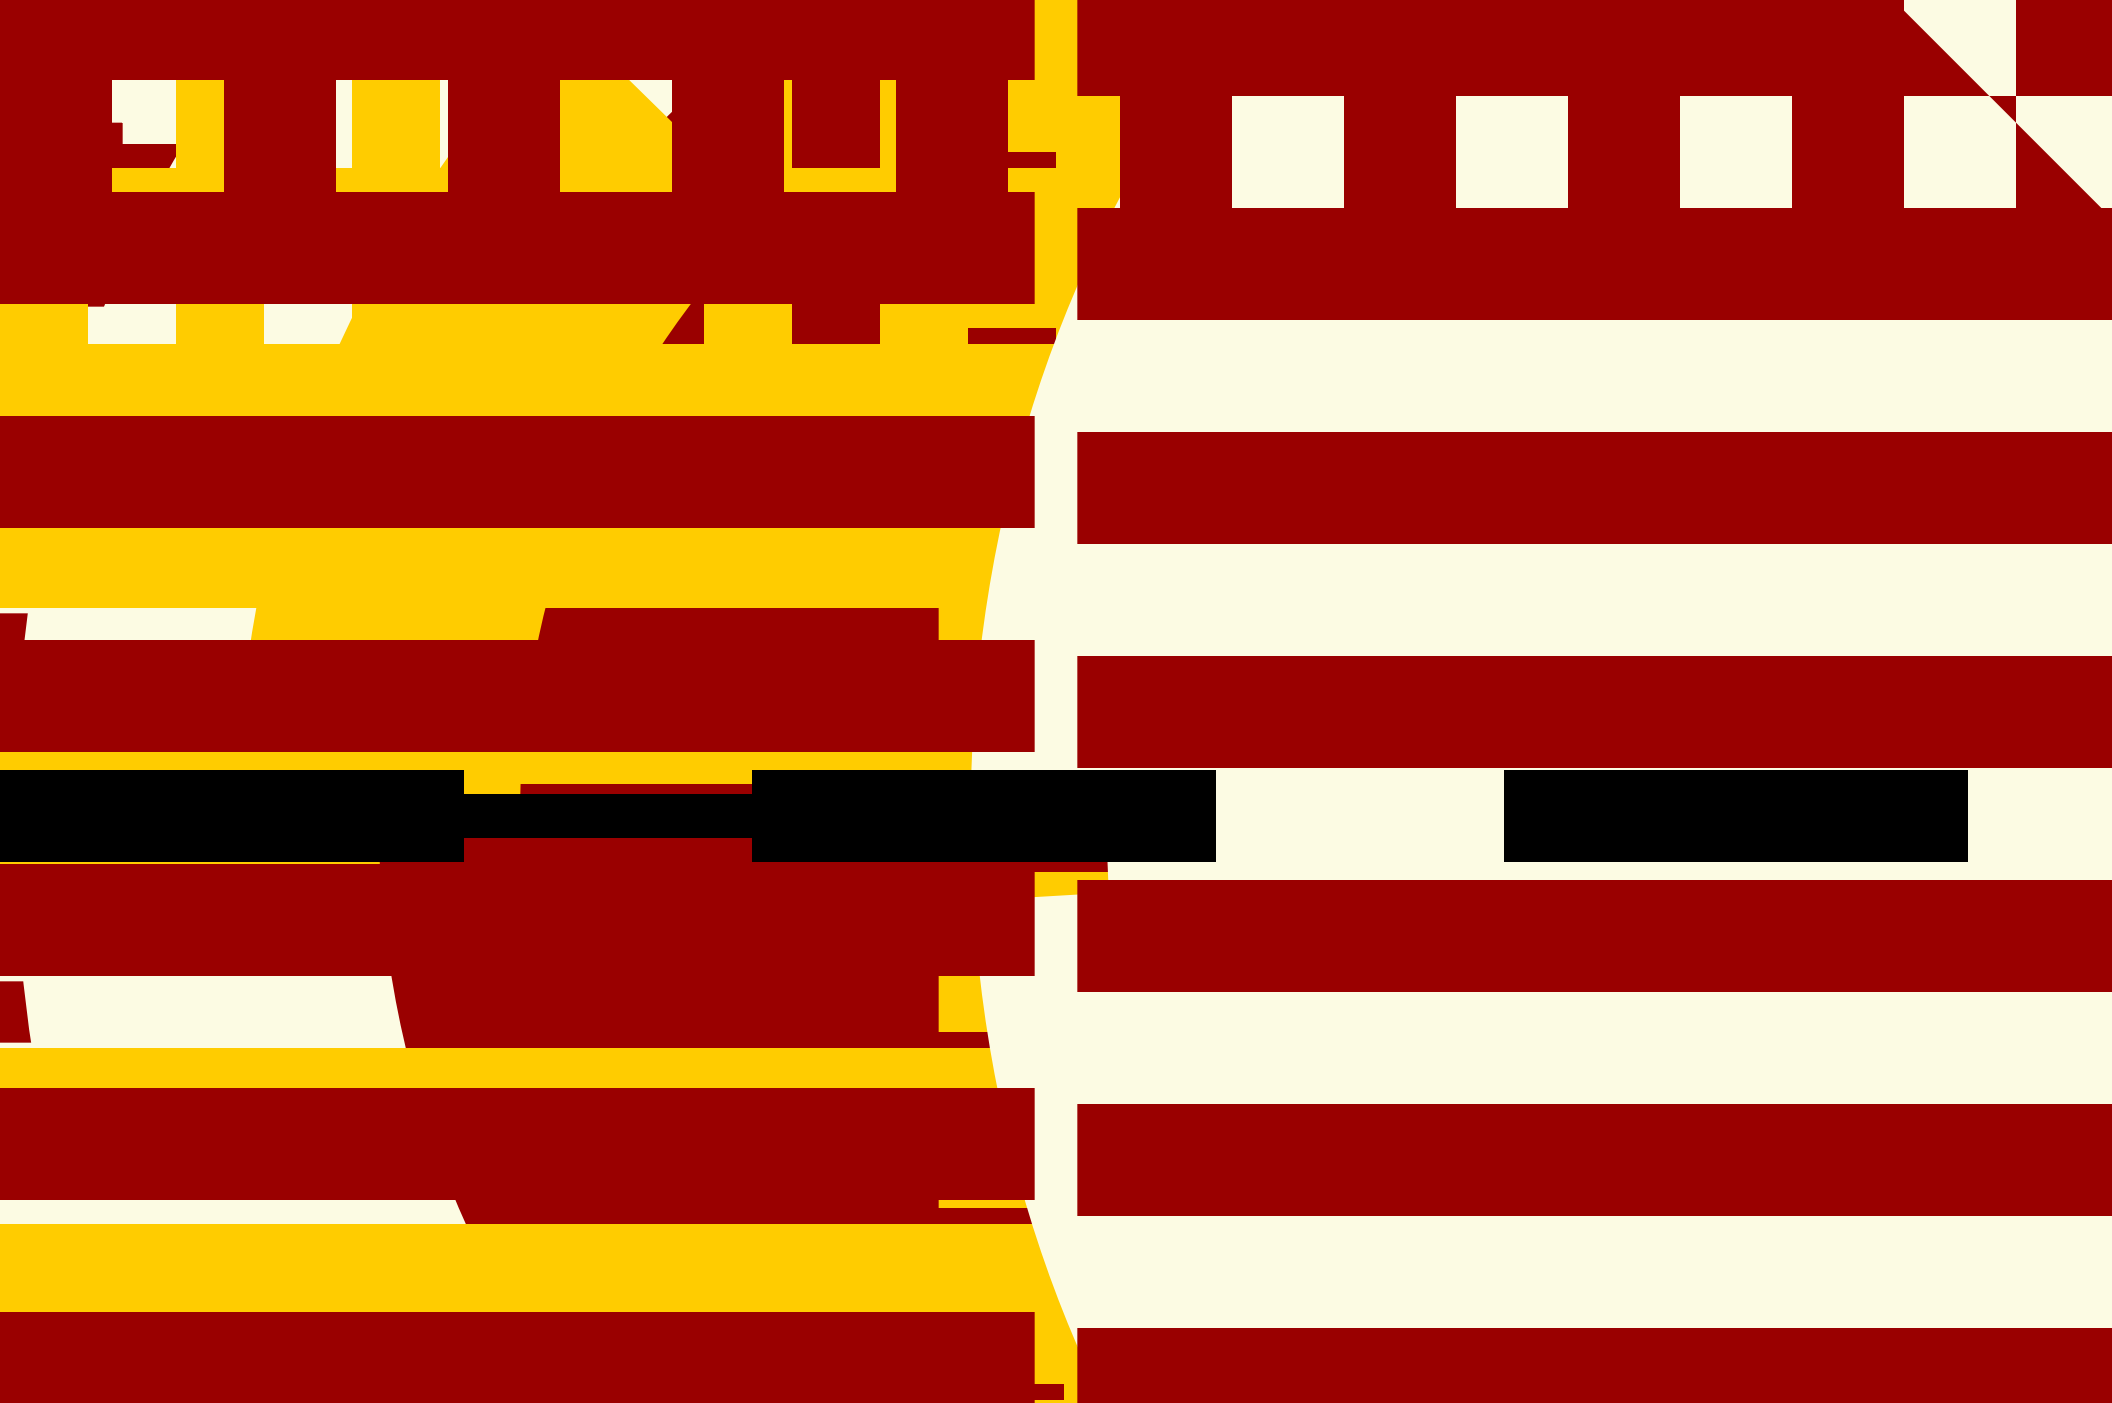

The background features a complex arrangement of geometric shapes. On the left, there are several horizontal black bars of varying lengths, some overlapping red shapes. On the right, a large, curved red shape is partially visible, with black segments integrated into its structure. The central area is a plain, light cream color.

[REDACTED]

[REDACTED]

[REDACTED]

The background features a vibrant yellow field with horizontal stripes of dark red. A large, white, curved shape, resembling a stylized letter 'A' or a partial circle, is positioned in the upper right quadrant. The word "chance" is centered in a white, lowercase, sans-serif font.